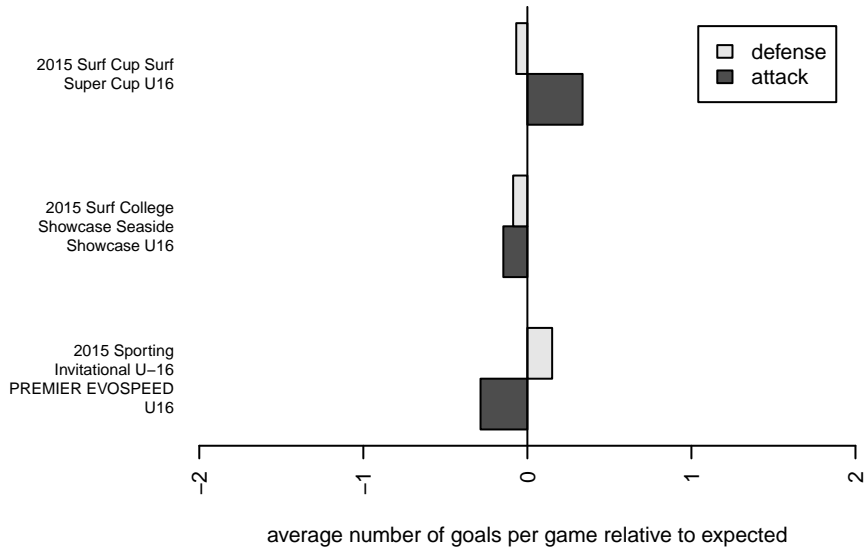

# Marin FC 00 Blue B99

, CAN  
 B99 total strength=1852  
 attack=29.62 defense=49.44

alt names used:  
 MARIN FC 00 BOYS BLUE (CAN)  
 MARIN FC 00 BOYS BLUE (CAN)  
 MARIN FC 00 BOYS BLUE (CAN)

Venues played:  
 2015 Surf Cup Surf Super Cup U16  
 2015 Sporting Invitational U-16 PREMIER EVC  
 2015 Surf College Showcase Seaside Showcas

**Marin FC 00 Blue B99**  
 Dots are actual minus expected GF (blue circles) and GA (red triangles).  
 Blue line is smoothed change in attack strength. Red is smoothed change in defense strength.

**attack and defense variance (black dot)  
relative to other teams  
and top 10 in region**

**attack and defense rating  
relative to others at age  
and all opponents in last 13 months**

**attack and defense rating  
relative to others at age  
and all opponents in last 13 months**

**Performance relative to 13 month average**

**Performance relative to 13 month average**

Distribution of opponents  
 Red = Lose zone, Blue = Win zone, Green = Even  
 Black line separates win/lose zones

lot. A=Neither has attack advantage, B=Opponent has both attack and defense advantage, C=Opponent has both attack and defense disadvantage, D=Both have